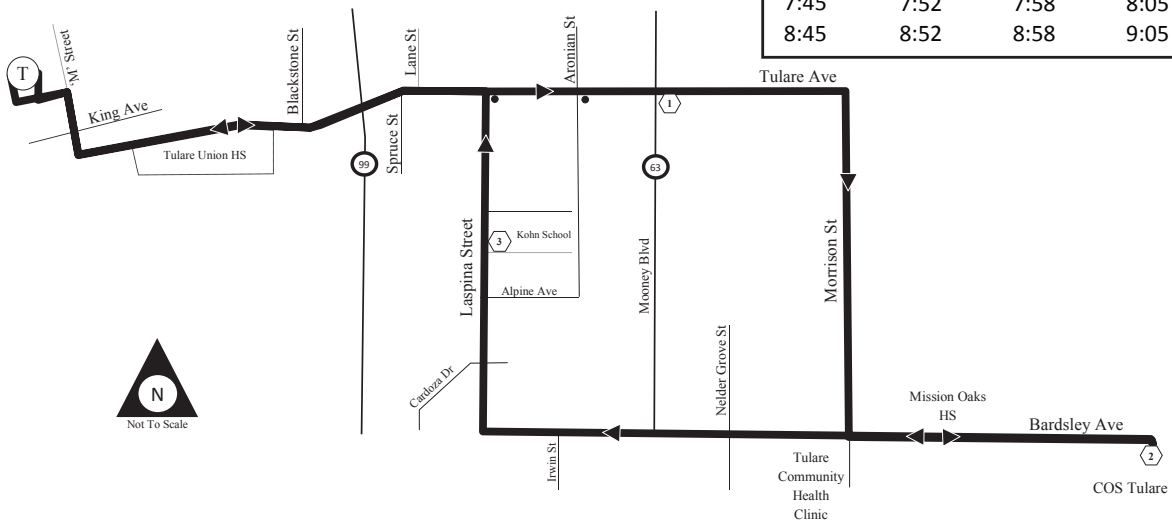

(TIME) TULARE INTERMODAL EXPRESS

East Tulare/Route 7

Sunday times

Transit Center	¹Tulare at Mooney	¹COS Tulare	Kohn School	Transit Center
(T)	(1)	(2)	(3)	(T)
8:45	8:52	8:58	9:05	9:13
9:45	9:52	9:58	10:05	10:13
10:45	10:52	10:58	11:05	11:13
11:45	11:52	11:58	12:05	12:13
12:45	12:52	12:58	1:05	1:13
1:45	1:52	1:58	2:05	2:13
2:45	2:52	2:58	3:05	3:13
3:45	3:52	3:58	4:05	4:13
4:45	4:52	4:58	5:05	5:13
5:45	5:52	5:58	6:05	6:13

Monday-Saturday times

Transit Center	¹Tulare at Mooney	¹COS Tulare	Kohn School	Transit Center
(T)	(1)	(2)	(3)	(T)
6:15	6:22	6:28	6:35	6:43
6:45	6:52	6:58	7:05	7:13
7:15	7:22	7:28	7:35	7:43
7:45	7:52	7:58	8:05	8:13
8:15	8:22	8:28	8:35	8:43
8:45	8:52	8:58	9:05	9:13
9:15	9:22	9:28	9:35	9:43
9:45	9:52	9:58	10:05	10:13
10:15	10:22	10:28	10:35	10:43
10:45	10:52	10:58	11:05	11:13
11:15	11:22	11:28	11:35	11:43
11:45	11:52	11:58	12:05	12:13
12:15	12:22	12:28	12:35	12:43
12:45	12:52	12:58	1:05	1:13
1:15	1:22	1:28	1:35	1:43
1:45	1:52	1:58	2:05	2:13
2:15	2:22	2:28	2:35	2:43
2:45	2:52	2:58	3:05	3:13
3:15	3:22	3:28	3:35	3:43
3:45	3:52	3:58	4:05	4:13
4:15	4:22	4:28	4:35	4:43
4:45	4:52	4:58	5:05	5:13
5:15	5:22	5:28	5:35	5:43
5:45	5:52	5:58	6:05	6:13
*6:15	6:22	6:28	6:35	6:43
6:45	6:52	6:58	7:05	7:13
7:45	7:52	7:58	8:05	8:13
8:45	8:52	8:58	9:05	9:13

Shaded area indicates Saturday service times

Horas sombreadas indica servicio de el Sabado

¹Transfer to TCAT Route 40, see pages 56-57 of Transit Guide

*Saturday service only