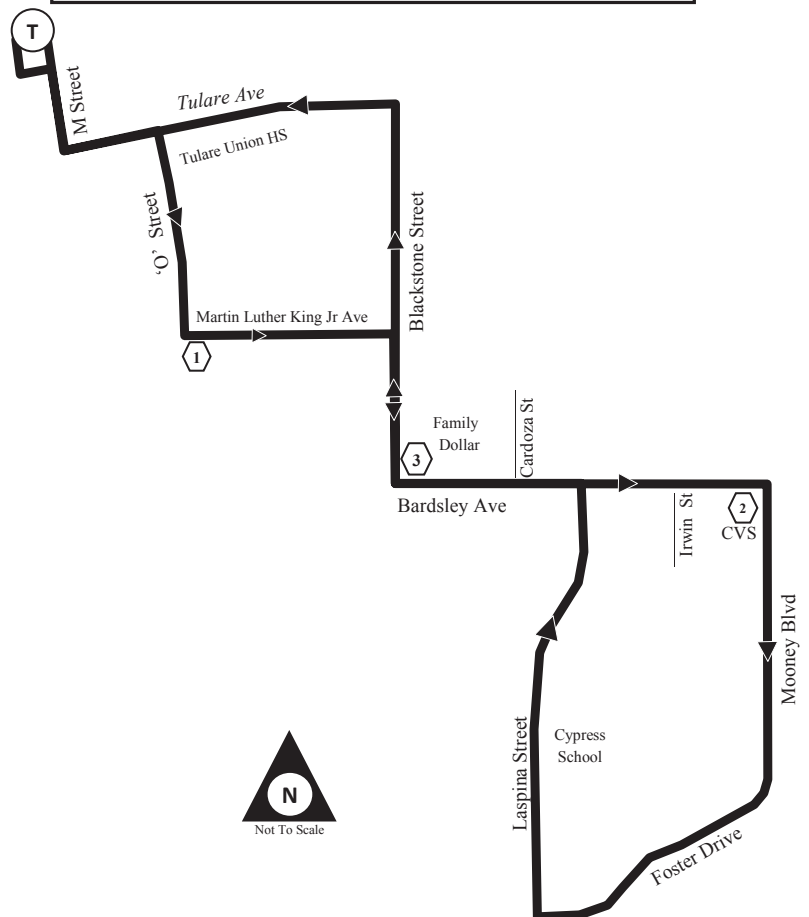

(TIME) TULARE INTERMODAL EXPRESS

Southeast Tulare/Route 2

Monday-Saturday times

Transit Center	Martin Luther King & O St.	Bardsley at Mooney	Blackstone at Bardsley	Transit Center
(T)	(1)	(2)	(3)	(T)
6:15	6:20	6:26	6:34	6:43
6:45	6:50	6:56	7:04	7:13
7:15	7:20	7:26	7:34	7:43
7:45	7:50	7:56	8:04	8:13
8:15	8:20	8:26	8:34	8:43
8:45	8:50	8:56	9:04	9:13
9:15	9:20	9:26	9:34	9:43
9:45	9:50	9:56	10:04	10:13
10:15	10:20	10:26	10:34	10:43
10:45	10:50	10:56	11:04	11:13
11:15	11:20	11:26	11:34	11:43
11:45	11:50	11:56	12:04	12:13
12:15	12:20	12:26	12:34	12:43
12:45	12:50	12:56	1:04	1:13
1:15	1:20	1:26	1:34	1:43
1:45	1:50	1:56	2:04	2:13
2:15	2:20	2:26	2:24	2:43
2:45	2:50	2:56	3:04	3:13
3:15	3:20	3:26	3:34	3:43
3:45	3:50	3:56	4:04	4:13
4:15	4:20	4:26	4:34	4:43
4:45	4:50	4:56	5:04	5:13
5:15	5:20	5:26	5:34	5:43
5:45	5:50	5:56	6:04	6:13
6:15	6:20	6:26	6:34	6:43
7:15	7:20	7:26	7:34	7:43
8:15	8:20	8:26	8:34	8:43
9:15	9:20	9:26	9:34	9:43

Sunday times

Transit Center	Martin Luther King & O St.	Bardsley at Mooney	Blackstone at Bardsley	Transit Center
(T)	(1)	(2)	(3)	(T)
8:15	8:20	8:26	8:34	8:43
9:15	9:20	9:26	9:34	9:43
10:15	10:20	10:26	10:34	10:43
11:15	11:20	11:26	11:34	11:43
12:15	12:20	12:26	12:34	12:43
1:15	1:20	1:26	1:34	1:43
2:15	2:20	2:26	2:24	2:43
3:15	3:20	3:26	3:34	3:43
4:15	4:20	4:26	4:34	4:43
5:15	5:20	5:26	5:34	5:43
6:15	6:20	6:26	6:34	6:43

Shaded area indicates Saturday service times
Horas sombreadas indica servicio de el Sabado