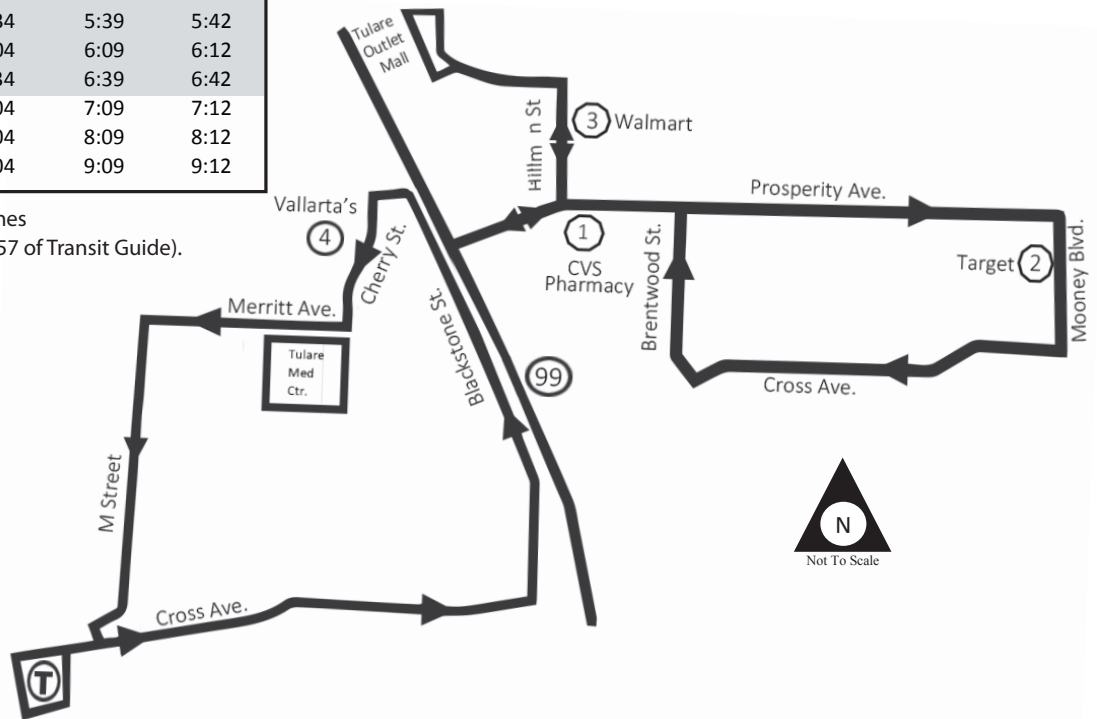

Sunday times

Transit Center Ⓟ	Prosperity at CVS ①	¹Target ②	Walmart ③	Vallarta's ④	Transit Center Ⓟ
8:45	8:54	8:57	9:04	9:09	9:12
9:45	9:54	9:57	10:04	10:09	10:12
10:45	10:54	10:57	11:04	11:09	11:12
11:45	11:54	11:57	12:04	12:09	12:12
12:45	12:54	12:57	1:04	1:09	1:12
1:45	1:54	1:57	2:04	2:09	2:12
2:45	2:54	2:57	3:04	3:09	3:12
3:45	3:54	3:57	4:04	4:09	4:12
4:45	4:54	4:57	5:04	5:09	5:12
5:45	5:54	5:57	6:04	6:09	6:12

Shaded area indicates Saturday service times

¹ Transfer to TCAT Route 40 (see pages 56-57 of Transit Guide).

*Saturday service only