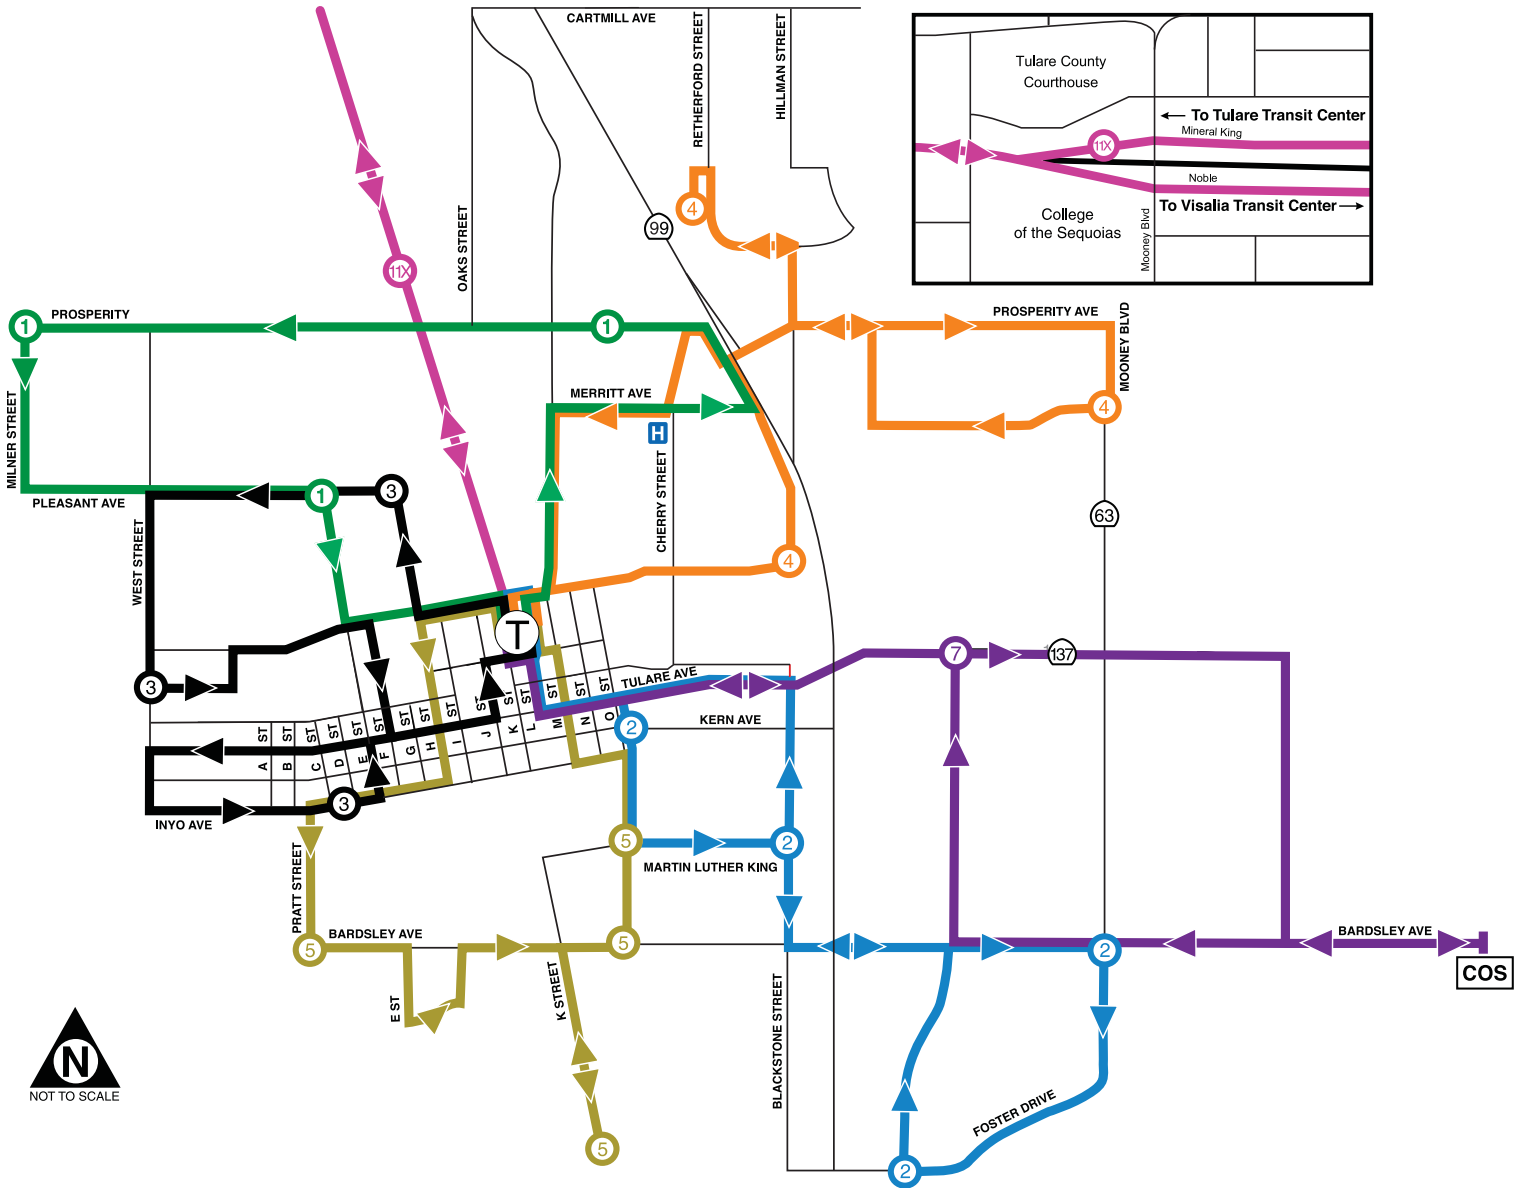

(TIME) TULARE INTERMODAL EXPRESS

TIME

Tulare InterModal Express