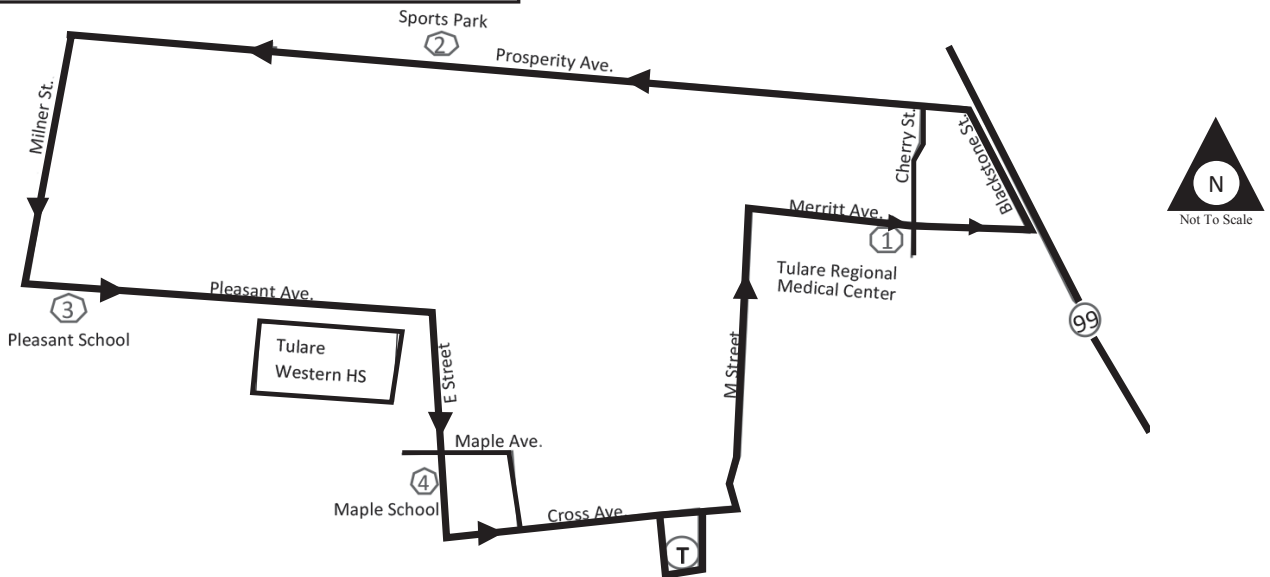

Sunday times

Transit Center	Tulare Regional Med. Ctr.	Sports Park	Pleasant School	Maple School	Transit Center
(T)	(1)	(2)	(3)	(4)	(T)
8:15	8:19	8:25	8:29	8:33	8:38
9:15	9:19	9:25	9:29	9:33	9:38
10:15	10:19	10:25	10:29	10:33	10:38
11:15	11:19	11:25	11:29	11:33	11:38
12:15	12:19	12:25	12:29	12:33	12:38
1:15	1:19	1:25	1:29	1:33	1:38
2:15	2:19	2:25	2:29	2:33	2:38
3:15	3:19	3:25	3:29	3:33	3:38
4:15	4:19	4:25	4:29	4:33	4:38
5:15	5:19	5:25	5:29	5:33	5:38
6:15	6:19	6:25	6:29	6:33	6:38

Shaded area indicates Saturday service times
Horas sombreadas indica servicio de el Sabado