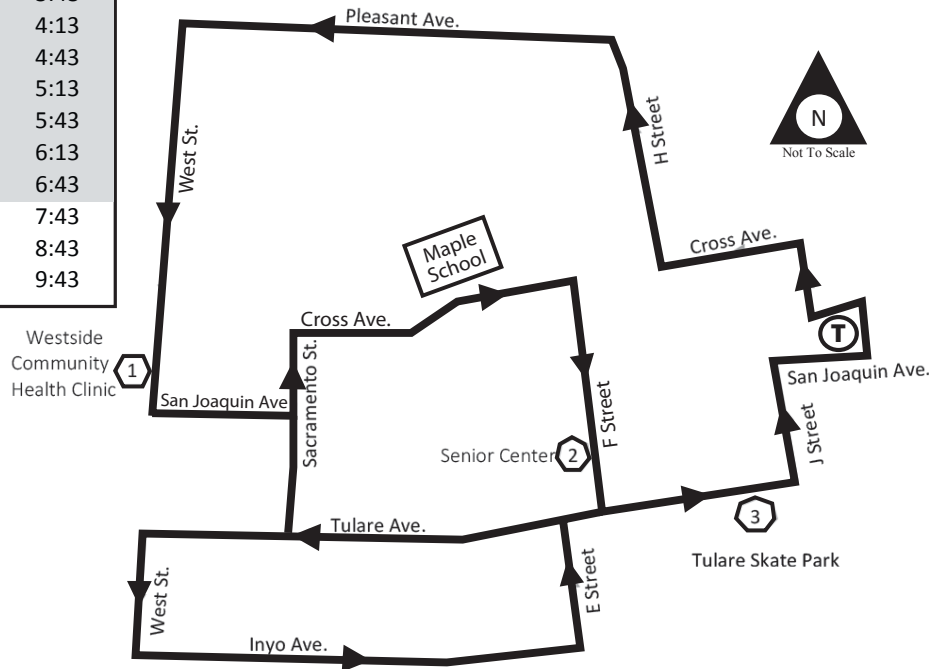

Sunday times

Transit Center	Martin Luther King & O St.	Bardsley at Mooney	Blackstone at Bardsley	Transit Center
(T)	(1)	(2)	(3)	(T)
8:15	8:20	8:26	8:34	8:43
9:15	9:20	9:26	9:34	9:43
10:15	10:20	10:26	10:34	10:43
11:15	11:20	11:26	11:34	11:43
12:15	12:20	12:26	12:34	12:43
1:15	1:20	1:26	1:34	1:43
2:15	2:20	2:26	2:24	2:43
3:15	3:20	3:26	3:34	3:43
4:15	4:20	4:26	4:34	4:43
5:15	5:20	5:26	5:34	5:43
6:15	6:20	6:26	6:34	6:43

Shaded area indicates Saturday service times
 Horas sombreadas indica servicio de el Sabado

TULARE INTERMODODAL EXPRESS (TIME)

Route 3/West Tulare

Monday-Saturday times

Transit Center	Westside Community Health Clinic	Senior Center	Skate Park	Transit Center
(T)	(1)	(2)	(3)	(T)
6:15	6:25	6:32	6:40	6:43
6:45	6:55	7:02	7:10	7:13
7:15	7:25	7:32	7:40	7:43
7:45	7:55	8:02	8:10	8:13
8:15	8:25	8:32	8:40	8:43
8:45	8:55	9:02	9:10	9:13
9:15	9:25	9:32	9:40	9:43
9:45	9:55	10:02	10:10	10:13
10:15	10:25	10:32	10:40	10:43
10:45	10:55	11:02	11:10	11:13
11:15	11:25	11:32	11:40	11:43
11:45	11:55	12:02	12:10	12:13
12:15	12:25	12:32	12:40	12:43
12:45	12:55	1:02	1:10	1:13
1:15	1:25	1:32	1:40	1:43
1:45	1:55	2:02	2:10	2:13
2:15	2:25	2:32	2:40	2:43
2:45	2:55	3:02	3:10	3:13
3:15	3:25	3:32	3:40	3:43
3:45	3:55	4:02	4:10	4:13
4:15	4:25	4:32	4:40	4:43
4:45	4:55	5:02	5:10	5:13
5:15	5:25	5:32	5:40	5:43
5:45	5:55	6:02	6:10	6:13
6:15	6:25	6:32	6:40	6:43
7:15	7:25	7:32	7:40	7:43
8:15	8:25	8:32	8:40	8:43
9:15	9:25	9:32	9:40	9:43

Shaded area indicates Saturday service times
 Horas sombreadas indica servicio de el Sabado

Sunday times

Transit Center	Westside Community Health Clinic	Senior Center	Skate Park	Transit Center
(T)	(1)	(2)	(3)	(T)
8:15	8:25	8:32	8:40	8:43
9:15	9:25	9:32	9:40	9:43
10:15	10:25	10:32	10:40	10:43
11:15	11:25	11:32	11:40	11:43
12:15	12:25	12:32	12:40	12:43
1:15	1:25	1:32	1:40	1:43
2:15	2:25	2:32	2:40	2:43
3:15	3:25	3:32	3:40	3:43
4:15	4:25	4:32	4:40	4:43
5:15	5:25	5:32	5:40	5:43
6:15	6:25	6:32	6:40	6:43